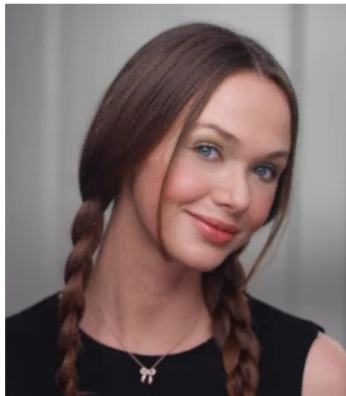

PHONE _____ Home

_____ Work

_____ Cell

BEST TIME TO CALL _____

Email _____

LOOK #2

EYES: Silky Caramel Mineral Eye Color
Honey Spice Mineral Eye Color
Amber Blaze Mineral Eye Color
Black/Noir Eyeliner

CHEEK: Shy Blush Mineral Cheek Color

LIPS: Red Lipstick

HAIR COLOR _____

EYE COLOR _____

SKIN TYPE: combination ~ oily ~ dry

MY FAVORITE MARY KAY PRODUCTS

Before

3 X 5
VERTICAL PHOTOS
WORK BEST

After

3 X 5
VERTICAL PHOTOS
WORK BEST

MODEL NAME _____

OCCUPATION _____

PHONE _____ Home
 _____ Work
 _____ Cell

BEST TIME TO CALL _____

Email _____

HAIR COLOR _____

EYE COLOR _____