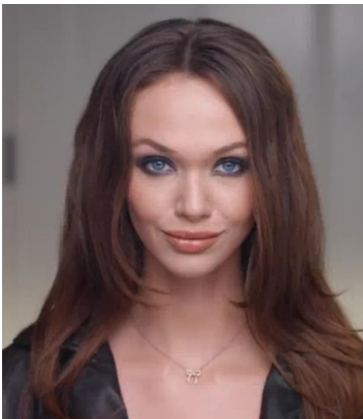

Email _____

HAIR COLOR _____

EYE COLOR _____

SKIN TYPE: combination ~ oily ~ dry

MY FAVORITE MARY KAY PRODUCTS

Mary Kay® Compact/Color TV Commercial Looks

MARY KAY

Before

3 X 5
VERTICAL PHOTOS
WORK BEST

After

3 X 5
VERTICAL PHOTOS
WORK BEST

MODEL NAME _____

OCCUPATION _____

PHONE _____ Home
 _____ Work
 _____ Cell

BEST TIME TO CALL _____

Email _____