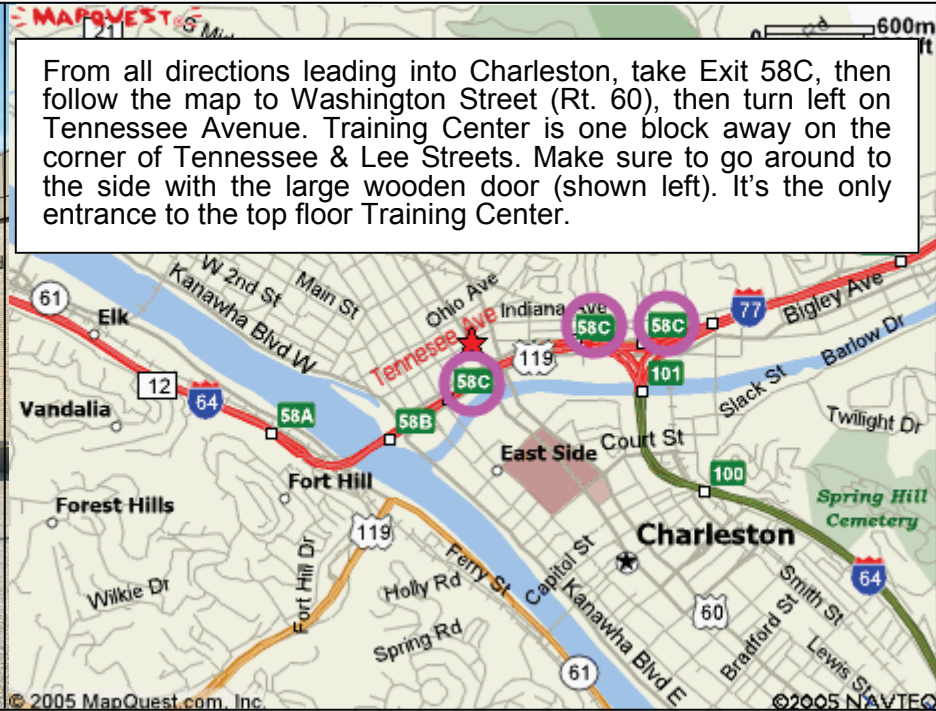

DIRECTIONS TO THE CHARLESTON TRAINING CENTER

602 TENNESSEE AVENUE • TOP FLOOR SUITE • CHARLESTON WV 25302

From all directions leading into Charleston, take Exit 58C, then follow the map to Washington Street (Rt. 60), then turn left on Tennessee Avenue. Training Center is one block away on the corner of Tennessee & Lee Streets. Make sure to go around to the side with the large wooden door (shown left). It's the only entrance to the top floor Training Center.